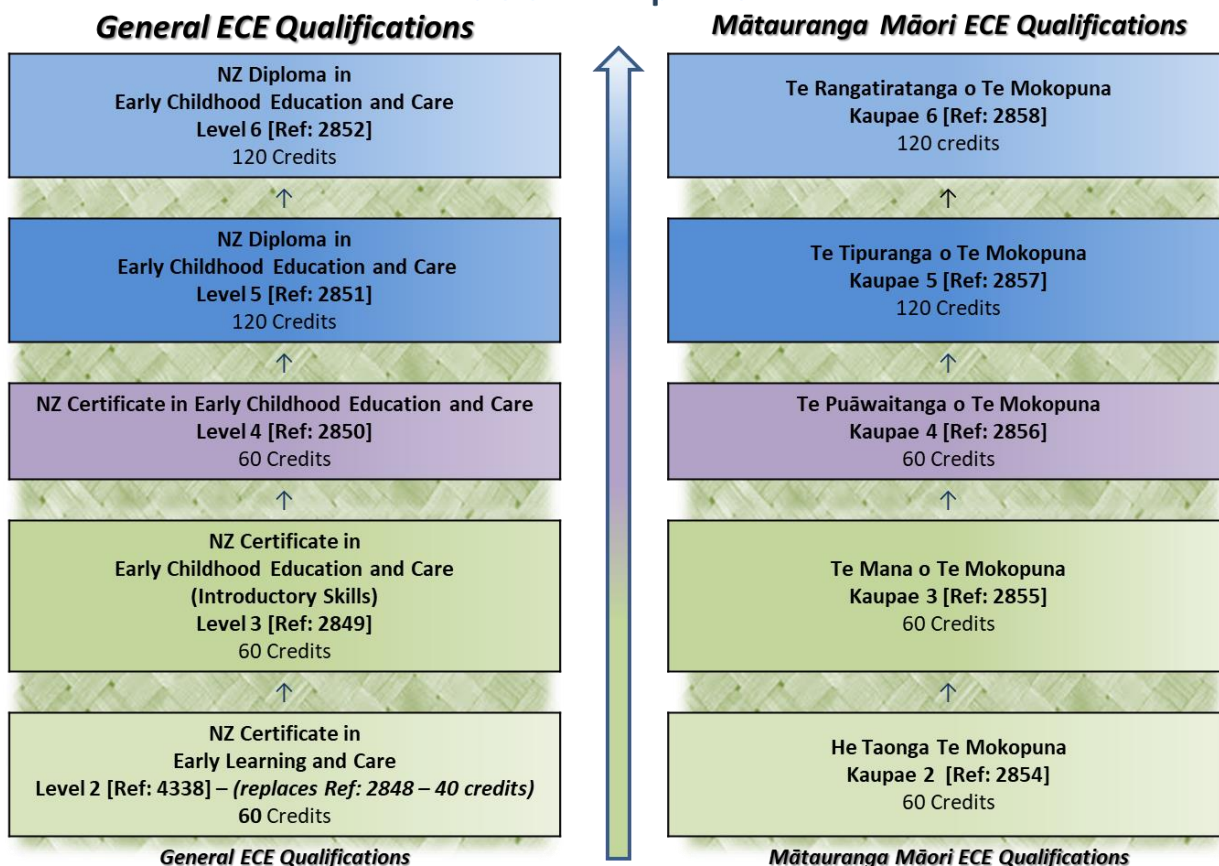

## Early Childhood Education Qualifications Pathways Map

version 2 – April 2021

The general ECE qualifications were [reviewed](#) by the qualification developer - NZQA Qualifications Services on behalf of and in collaboration with the sector.

The Mātauranga Māori Ngā Mokopuna - A Māori World view of Early Learning qualifications were [reviewed](#) by Maori Qualification Services.

## Early Childhood Education Qualifications Pathways Map

version 1 – published February 2016